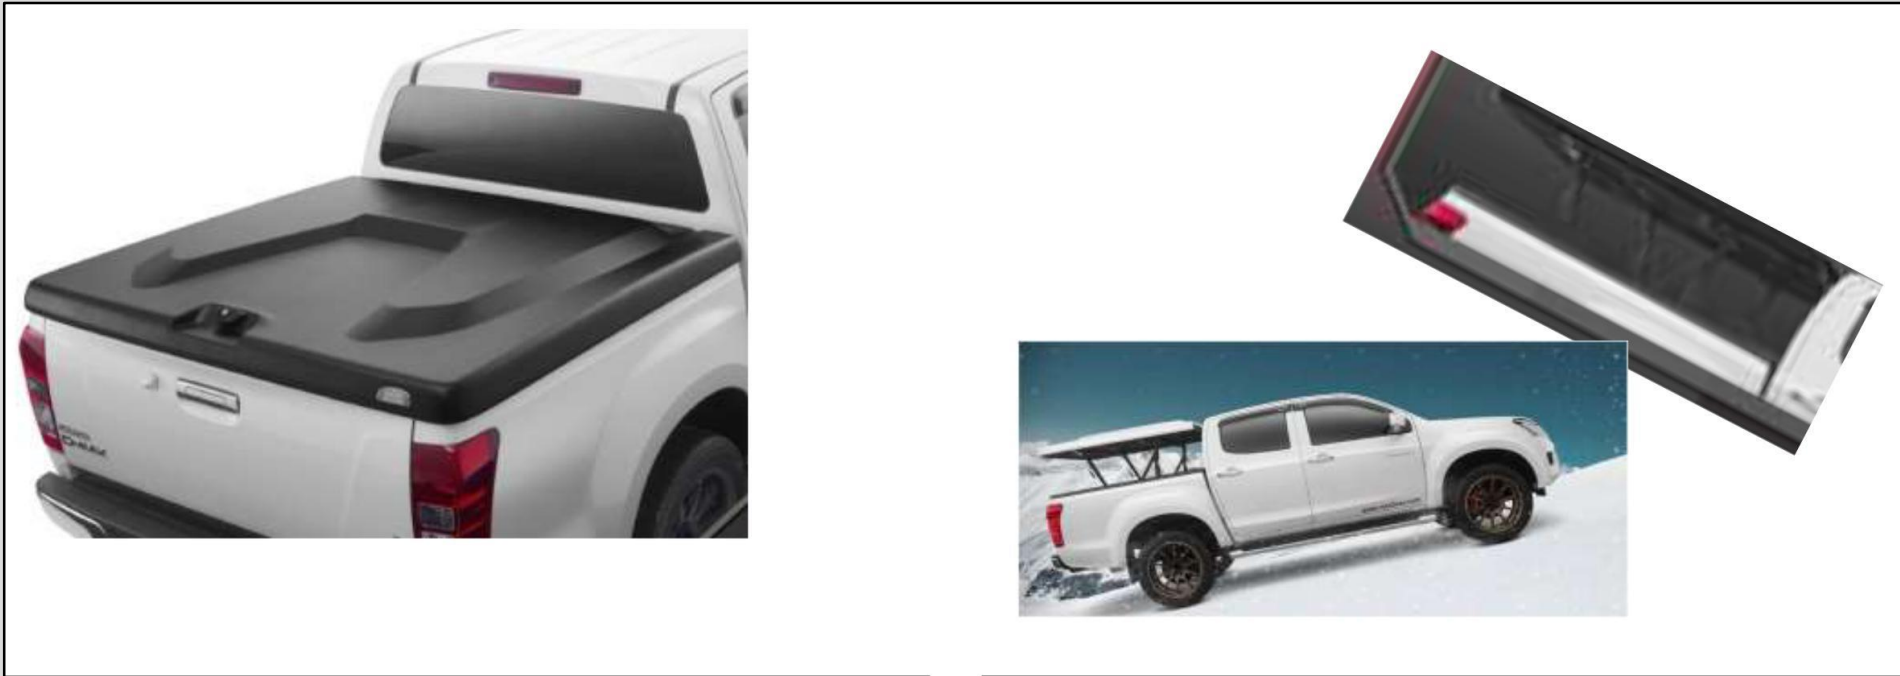

HARD DECK

CODE	DESCRIPTION	PRICE €
JV33005034	Hard Deck Maxcover PVC for Crew PVC Black	1.176,00
JV3300511	Hard Deck Maxcover PVC 180 for Crew	1.320,00
Only with Bed Liner under rail		

The prices are intended as spare parts, net of VAT and excluding any painting and assembly. The sale and any assembly is subject to the actual availability of the accessory. N.B.
The quotes and technical data shown in this collection can be changed at any time and without notice.