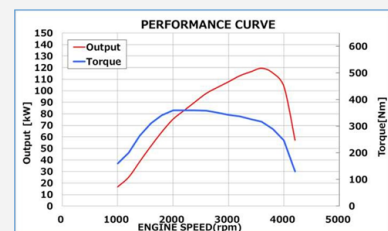

N 60 B

REV. 2 - APRIL 2023

Dimensions in mm

OAL	WB	FOH	ROH	OW	IL	IW	IH	AW	BW	CW	OH	HH	RH
5.310	3.125	895	1.290	1.810	2.330	1.590	465	1.555	1.760	1.555	1.770	220	1.295

Engine

Euro 6d

*Image for reference only

Power Max	120 kW (164hp) /3600 rpm
Torque Max	360 Nm /2000-2500 rpm
Bore x Stroke	80 x 94.4 mm
Displacement	1,898 cm ³
Compression ratio	15.9 : 1
Injection pressure	2500 bar
After-treatment devices	LNT/DPD + SCR
Diesel tank B7	76 ℓ
Adblue tank	14.5 ℓ
Generator	12V - 120A

4 cyl. in line with double overhead camshaft and 16v, timing chain and electronic common rail injection.

Turbocharger with electric actuated variable geometry system, water-cooled intercooler and double EGR circuit with EGR coolers.

WLTP	4X2	4X4
Fuel consumption Combined Cycle ℓ/100 km	8,1	8,2
CO2 emission Combined Cycle g/km	212	216

Turning diameter (m)	
WALL TO WALL	CURB TO CURB
13.0	12.5

WEIGHTS

	GWW	GTW	GCW	Curb weight (in running order)
4X2	3.000	2.500	5.500	1.870
4X4	3.100	3.500	6.000	1.970