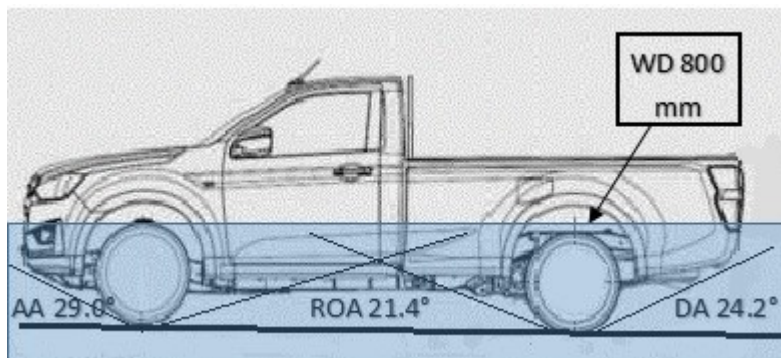

4 cyl. in line with double overhead camshaft and 16v, timing chain and electronic common rail injection.

Turbocharger with electric actuated variable geometry system, water-cooled intercooler and double EGR circuit with EGR coolers.

WLTP	4X2	4X4
Fuel consumption Combined Cycle ℓ/100 km	8,1	8,2
CO2 emission Combined Cycle g/km	212	216

Turning diameter (m)	
WALL TO WALL	CURB TO CURB
13.0	12.5

WEIGHTS

	GWW	GTW	GCW	Curb weight (in running order)
4X2	3.000	2.500	5.500	1.870
4X4	3.100	3.500	6.000	1.970

WHEELS AND TIRES

TIRES	205R16C
WHEELS	16"x6.5J Steel
SPARE WHEEL	Steel

OFF ROAD

Under body protections

4X4 Part Time with Shift on the Fly

*only for 4X4

GEARBOX	1ST	2ND	3RD	4TH	5TH	6TH	R
M/T MVL-6S	4,942	2,452	1,428	1,000	0,749	0,634	4,597
Final Drive Ratio 4.300 (43/10), with Low Range reduction (4L) 2.482 : 1							