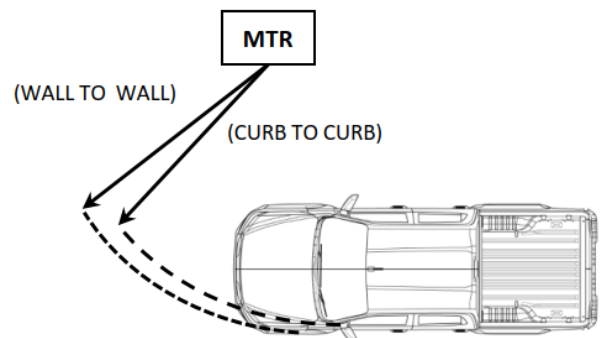

WLTP	4X2	4X4
Fuel consumption Combined Cycle ℓ/100 km	8,1	8,2
CO2 emission Combined Cycle g/km	212	216

Turning diameter (m)	
WALL TO WALL	CURB TO CURB
13.0	12.5