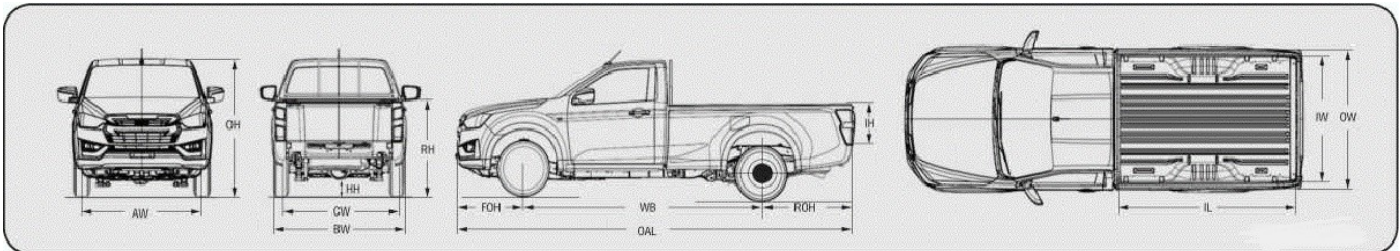

N 60 B

REV. 2 - APRIL 2023

Dimensions in mm

OAL	WB	FOH	ROH	OW	IL	IW	IH	AW	BW	CW	OH	HH	RH
5.310	3.125	895	1.290	1.810	2.330	1.590	465	1.555	1.760	1.555	1.770	220	1.295

Engine

Euro 6d

*Image for reference only

Power Max	120 kW (164hp) /3600 rpm
Torque Max	360 Nm /2000-2500 rpm
Bore x Stroke	80 x 94.4 mm
Displacement	1,898 cm ³
Compression ratio	15.9 : 1
Injection pressure	2500 bar
After-treatment devices	LNT/DPD + SCR
Diesel tank B7	76 ℓ
Adblue tank	14.5 ℓ
Generator	12V - 120A

4 cyl. in line with double overhead camshaft and 16v, timing chain and electronic common rail injection.

Turbocharger with electric actuated variable geometry system, water-cooled intercooler and double EGR circuit with EGR coolers.