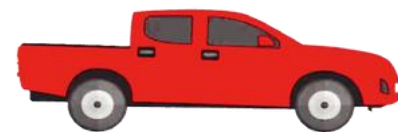

ISUZU

FREE TIME

March 2024

INSUN

OBJECTS

ISUZU

THERMOS

JF33005032 cl. l9